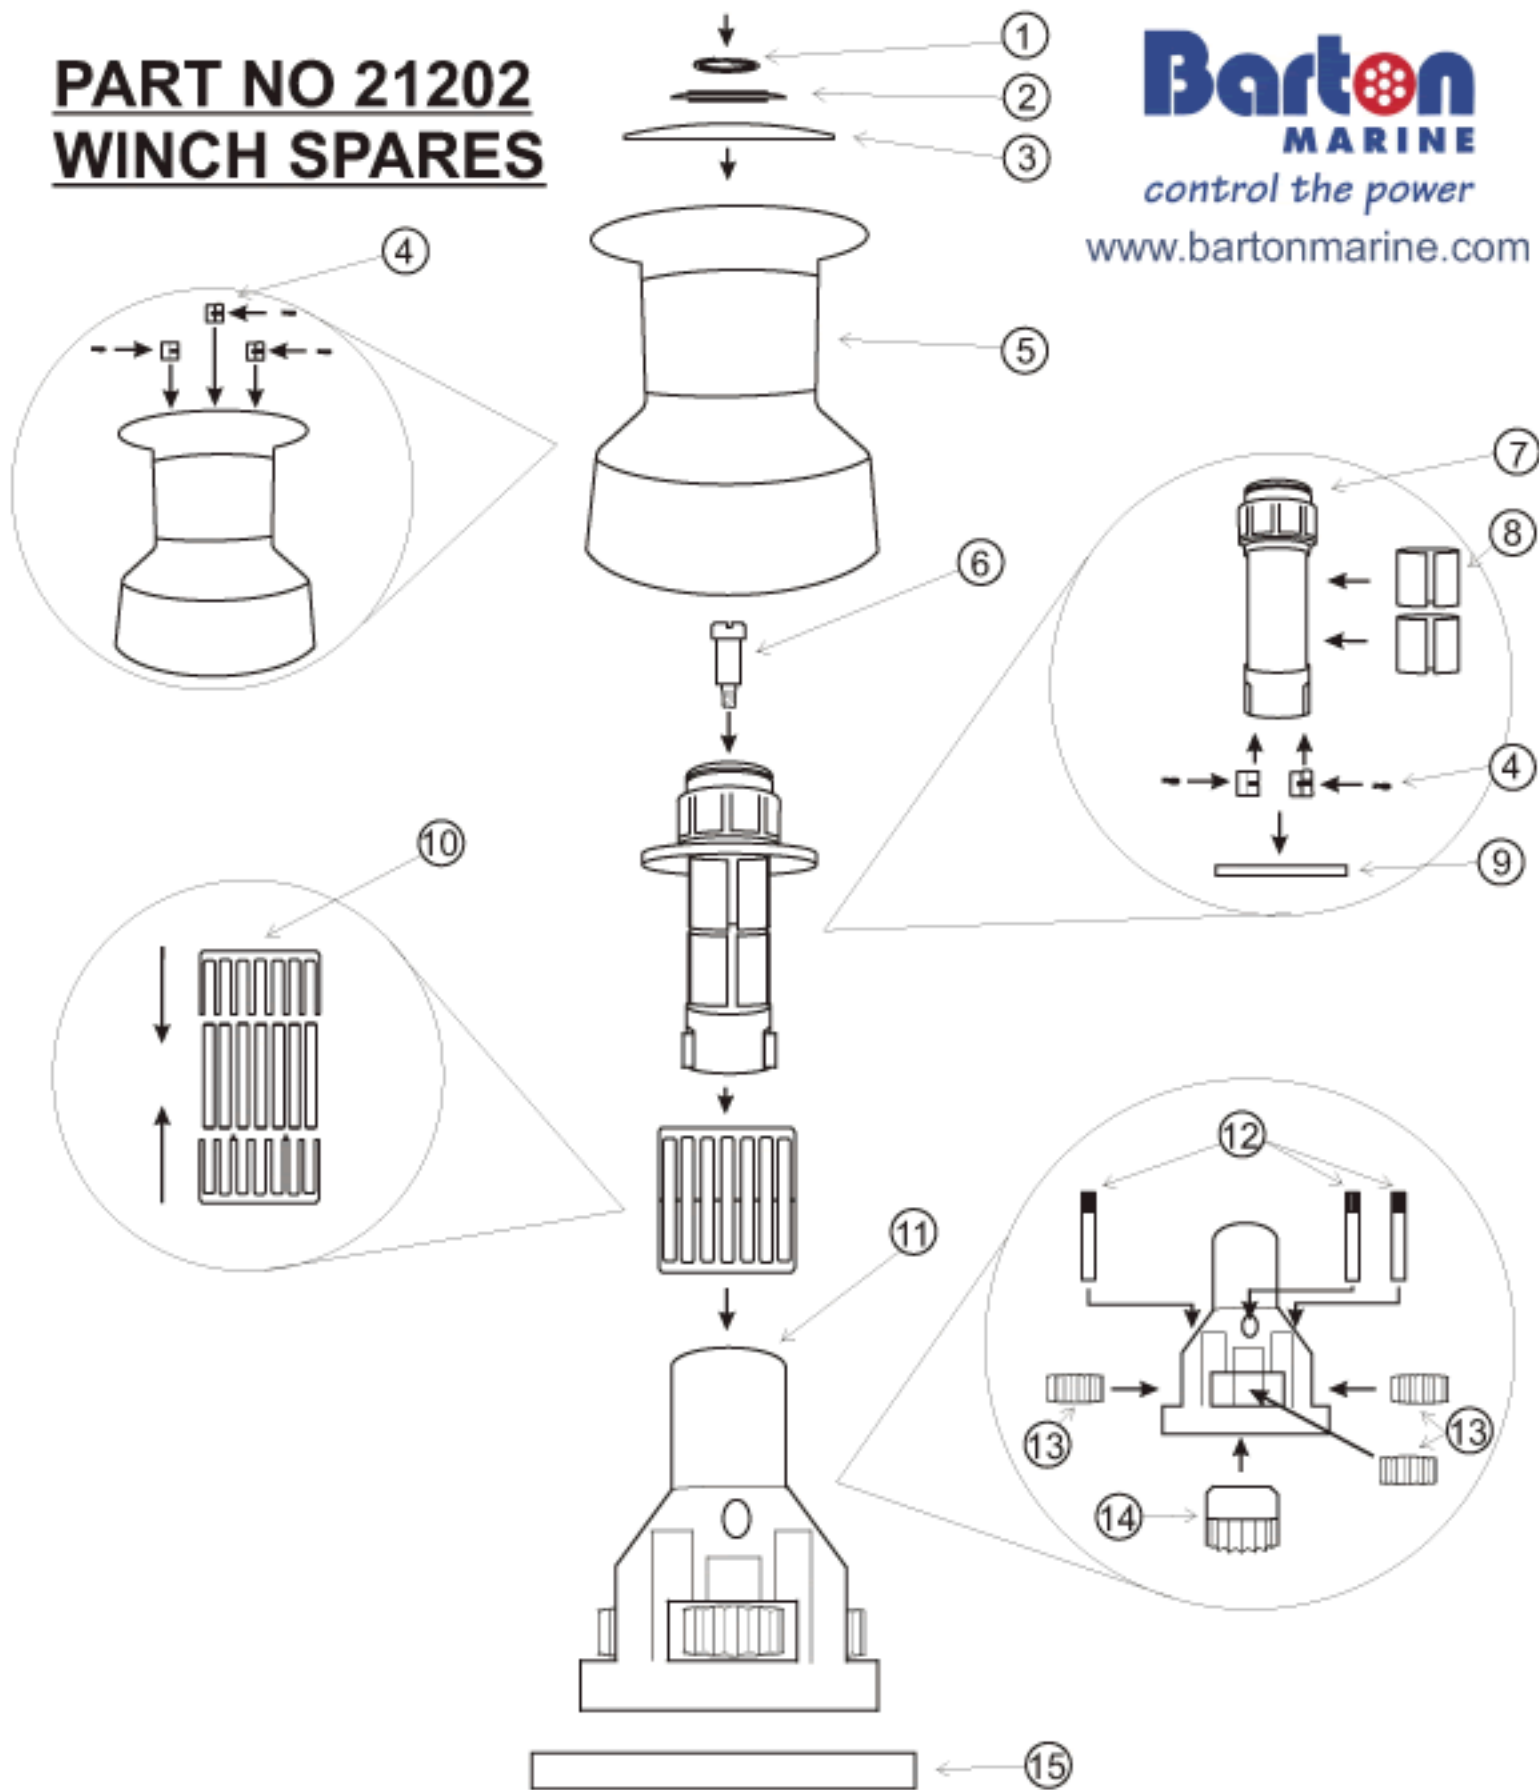

# PART NO 21202 WINCH SPARES

**Barton**  
MARINE

control the power

www.bartonmarine.com

No.	Part no.	Description	Qty per winch sold as pack	No.	Part no.	Description	Qty per winch sold as pack
1	21202-01	Spiral clip	1	9	21202-09	Roller cage retaining washer	1
2	21202-02	Nameplate retainer	1	10	21202-10	Roller cage	1
3	21202-03	Nameplate retainer, green, red & blue	4	11	21202-11	Base housing	1
4	21202-04	Set of pawls & springs	5	12	21202-12	Planet gear axes	3
5	21202-05	Drum	1	13	21202-13	Planet gear	3
6	21202-06	Spindle retainer screw	1	14	21202-14	Driver gear	1
7	21202-07	Drive shaft	1	15	21202-15	Backing plate	1
8	21202-08	Drive shaft bearing	2				