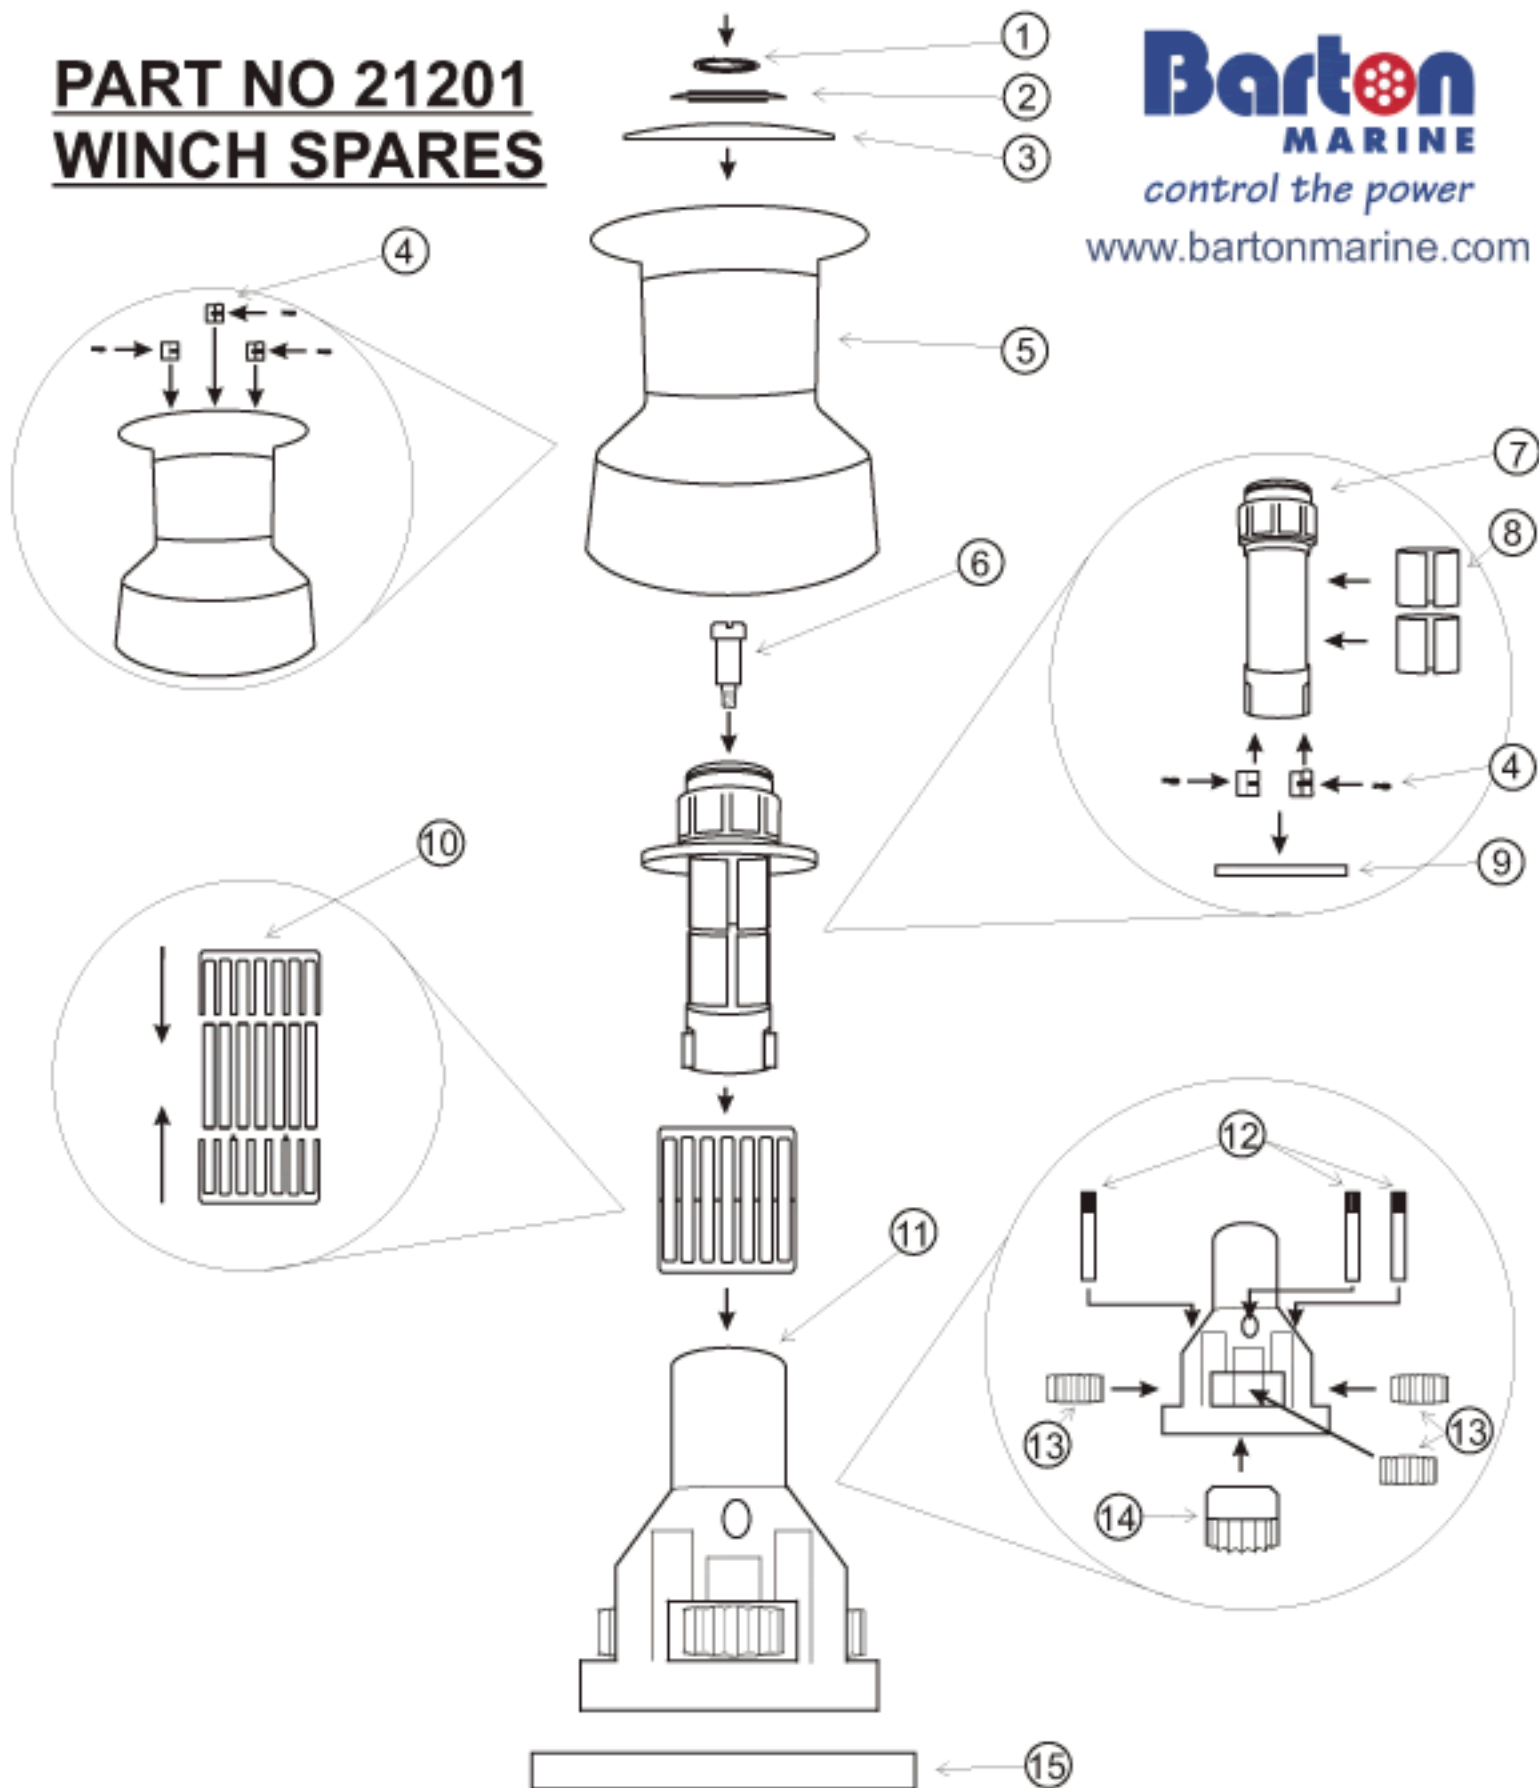

PART NO 21201 WINCH SPARES

Barton
MARINE

control the power

www.bartonmarine.com

No.	Part no.	Description	Qty per winch sold as pack	No.	Part no.	Description	Qty per winch sold as pack
1	21201-01	Spiral clip	1	9	21201-09	Roller cage retaining washer	1
2	21201-02	Nameplate retainer	1	10	21201-10	Roller cage	1
3	21201-03	Nameplate silver, green, red & blue	4	11	21201-11	Base housing	1
4	21201-04	Set of pawls & springs	5	12	21201-12	Planet gear axles	3
5	21201-05	Drum	1	13	21201-13	Planet gear	3
6	21201-06	Spindle retaining screw	1	14	21201-14	Driver gear	1
7	21201-07	Drive shaft	1	15	21201-15	Backing plate	1
8	21201-08	Drive shaft bearing	2				