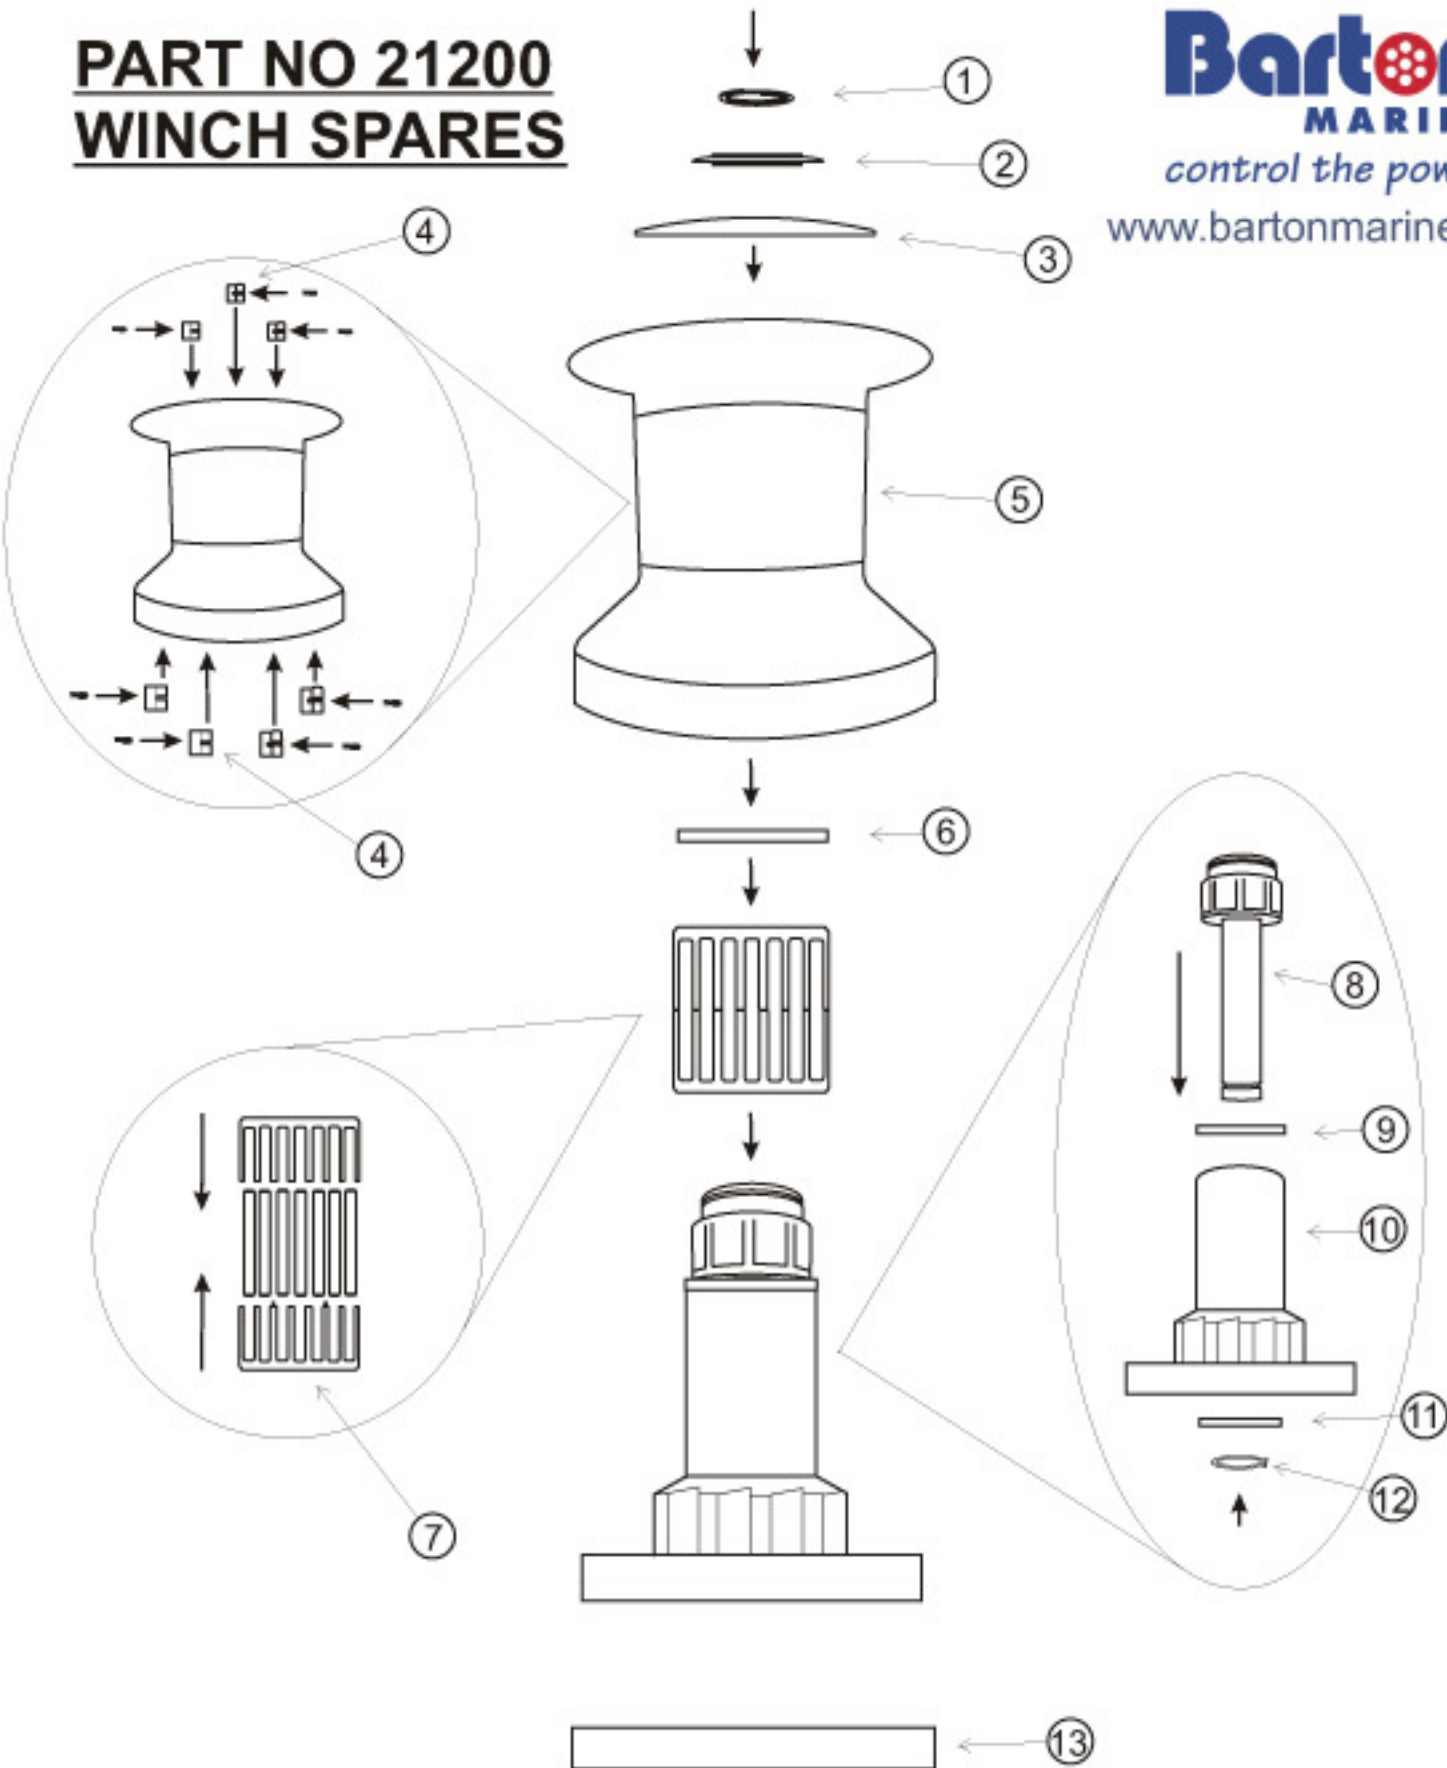

# PART NO 21200 WINCH SPARES

**Barton**  
MARINE

*control the power*

[www.bartonmarine.com](http://www.bartonmarine.com)

No.	Part no.	Description	Qty per winch sold as pack	No.	Part no.	Description	Qty per winch sold as pack
1	21200-01	Spiral clip	1	8	21200-08	Drive shaft	1
2	21200-02	Nameplate retainer	1	9	21200-09	Drive shaft top washer 35mm	1
3	21200-03	Nameplate silver, green, red & blue	4	10	21200-10	Winch base	1
4	21200-04	Set of pawls & springs	7	11	21200-11	Winch base bottom washer 31mm	1
5	21200-05	Drum	1	12	21200-12	Circlip	1
6	21200-06	Roller cage Washer 51mm	1	13	21200-13	Backing plate	1
7	21200-07	Roller cage	1				